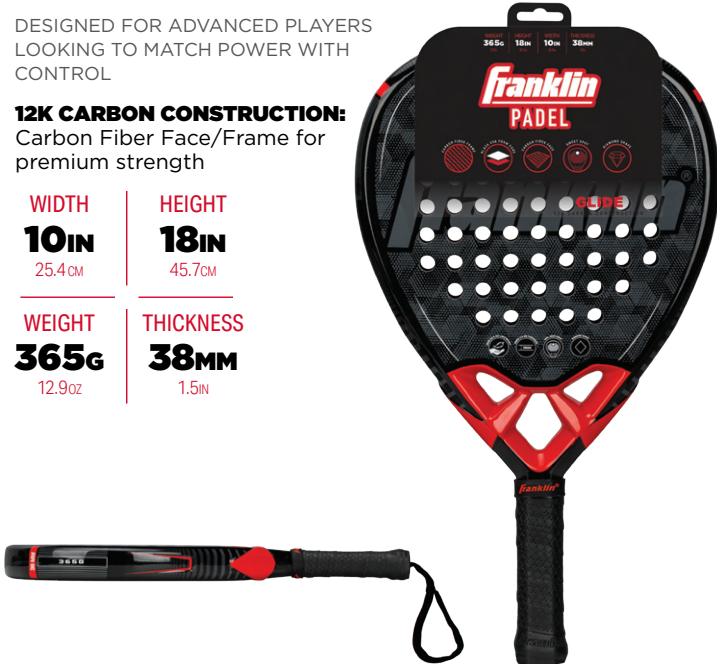

Franklin

Franklin

GLIDE PADEL RACKET

ITEM 53988

DESIGNED FOR ADVANCED PLAYERS
LOOKING TO MATCH POWER WITH
CONTROL

12K CARBON CONSTRUCTION:
Carbon Fiber Face/Frame for
premium strength

WIDTH **10IN**
25.4CM

HEIGHT **18IN**
45.7CM

WEIGHT **365g**
12.9oz

THICKNESS **38MM**
1.5IN

AURORA PADEL RACKET

ITEM 53977

DESIGNED FOR INTERMEDIATE TO
ADVANCED PLAYERS LOOKING FOR
PRECISION PLAY

BLACK EVA FOAM CORE:
Enhances power and control
when swinging

WIDTH **10IN**
25.4CM

HEIGHT **18IN**
45.7CM

WEIGHT **365g**
12.9oz

THICKNESS **38MM**
1.5IN

ENDEAVOR PADEL RACKET

ITEM 53976

DESIGNED FOR BEGINNER PLAYERS
LOOKING TO IMPROVE THEIR SKILLS

EVA FOAM CORE:
Low density foam that helps
absorb vibrations for a smooth
swing

WIDTH **10IN**
25.4CM

HEIGHT **18IN**
45.7CM

WEIGHT **365g**
12.9oz

THICKNESS **38MM**
1.5IN

SWEET SPOT PADEL RACKET

ITEM 53987

UNIQUELY DESIGNED TRAINING
TOOL USED TO HELP FIND THE
SWEET SPOT OF THE RACKET