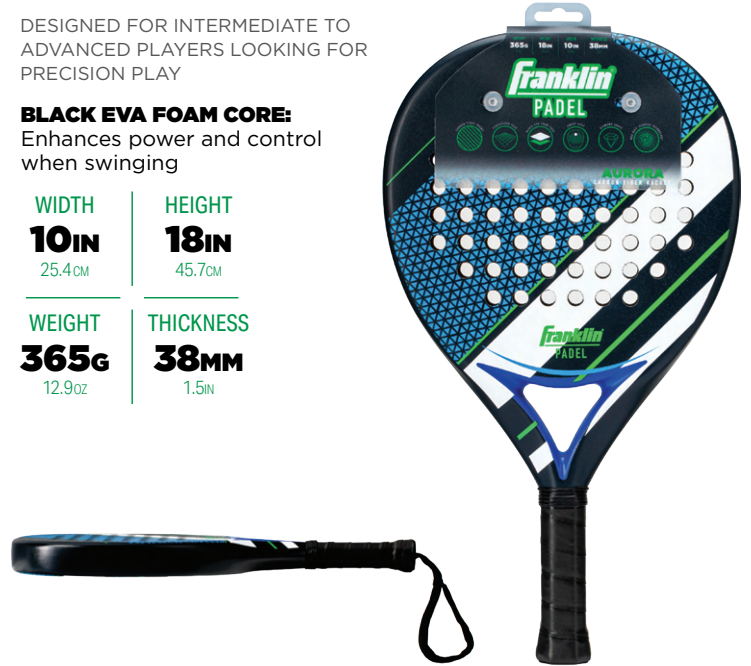

Franklin

Franklin

GLIDE PADEL RACKET

ITEM 53988

DESIGNED FOR ADVANCED PLAYERS
LOOKING TO MATCH POWER WITH
CONTROL

12K CARBON CONSTRUCTION:
Carbon Fiber Face/Frame for
premium strength

WIDTH **10IN**
25.4CM

HEIGHT **18IN**
45.7CM

WEIGHT **365g**
12.9oz

THICKNESS **38MM**
1.5IN

AURORA PADEL RACKET

ITEM 53977

DESIGNED FOR INTERMEDIATE TO
ADVANCED PLAYERS LOOKING FOR
PRECISION PLAY

BLACK EVA FOAM CORE:
Enhances power and control
when swinging

WIDTH **10IN**
25.4CM

HEIGHT **18IN**
45.7CM

WEIGHT **365g**
12.9oz

THICKNESS **38MM**
1.5IN

ENDEAVOR PADEL RACKET

ITEM 53976

DESIGNED FOR BEGINNER PLAYERS
LOOKING TO IMPROVE THEIR SKILLS

EVA FOAM CORE:
Low density foam that helps
absorb vibrations for a smooth
swing

WIDTH **10IN**
25.4CM

HEIGHT **18IN**
45.7CM

WEIGHT **365g**
12.9oz

THICKNESS **38MM**
1.5IN

SWEET SPOT PADEL RACKET

ITEM 53987

UNIQUELY DESIGNED TRAINING
TOOL USED TO HELP FIND THE
SWEET SPOT OF THE RACKET