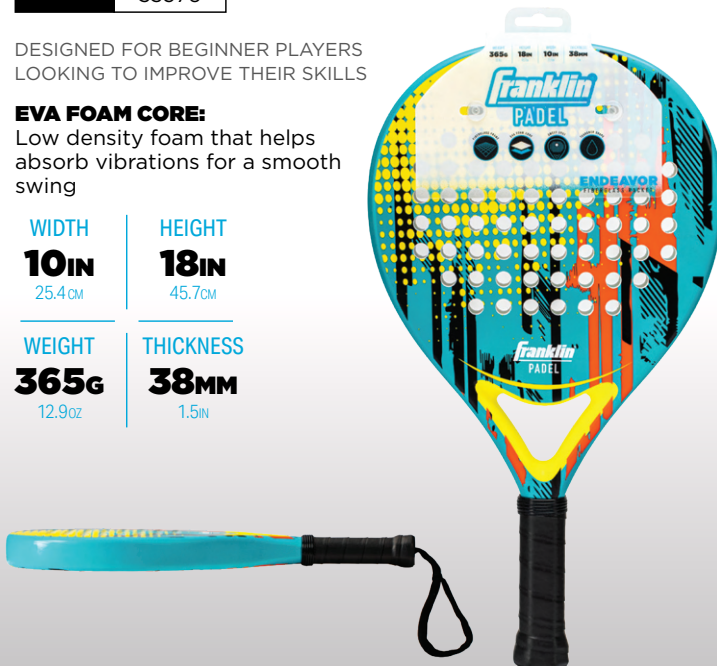

WEIGHT **365g**
12.9oz

THICKNESS **38MM**
1.5IN

AURORA PADEL RACKET

ITEM 53977

DESIGNED FOR INTERMEDIATE TO
ADVANCED PLAYERS LOOKING FOR
PRECISION PLAY

BLACK EVA FOAM CORE:
Enhances power and control
when swinging

WIDTH **10IN**
25.4CM

HEIGHT **18IN**
45.7CM

WEIGHT **365g**
12.9oz

THICKNESS **38MM**
1.5IN

ENDEAVOR PADEL RACKET

ITEM 53976

DESIGNED FOR BEGINNER PLAYERS
LOOKING TO IMPROVE THEIR SKILLS

EVA FOAM CORE:
Low density foam that helps
absorb vibrations for a smooth
swing

WIDTH **10IN**
25.4CM

HEIGHT **18IN**
45.7CM

WEIGHT **365g**
12.9oz

THICKNESS **38MM**
1.5IN

SWEET SPOT PADEL RACKET

ITEM 53987

UNIQUELY DESIGNED TRAINING
TOOL USED TO HELP FIND THE
SWEET SPOT OF THE RACKET

CARBON FIBER:
Offers incredible stability and
great reaction time during play

WIDTH **10IN**
25.4CM

HEIGHT **18IN**
45.7CM

WEIGHT **365g**
12.9oz

THICKNESS **38MM**
1.5IN

2 PLAYER PADEL SET

AXEL

ITEM 53974X