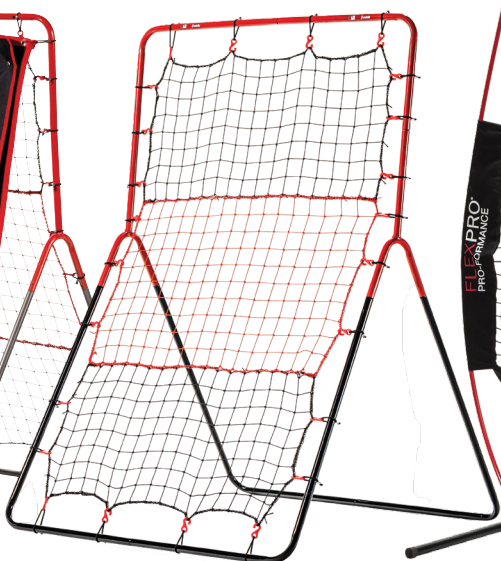

55" 3-WAY
19083