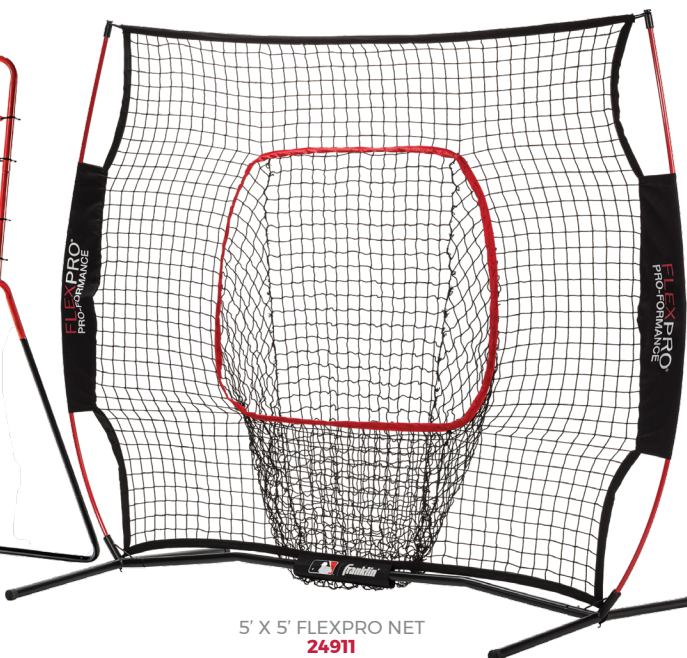

5' X 5' FLEXPRO NET
24911