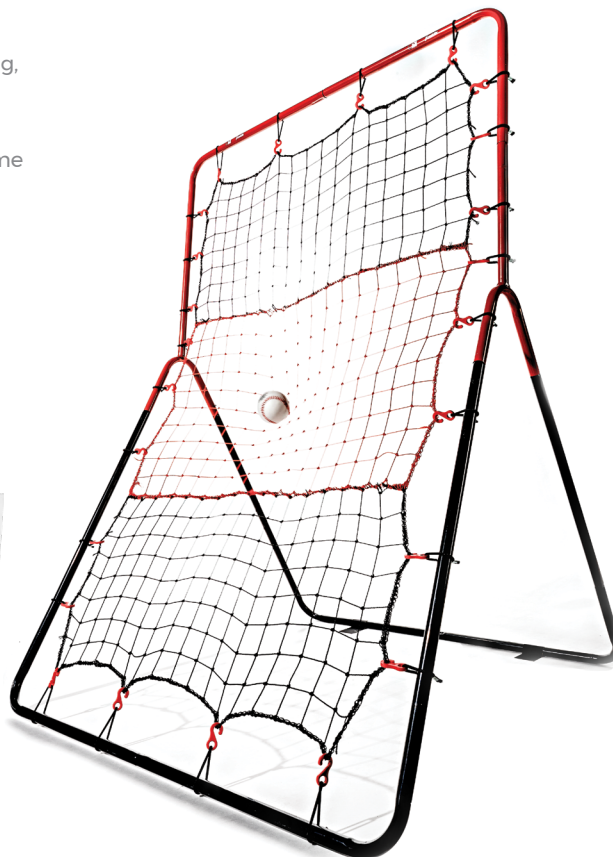

55" 3-WAY PITCH RETURN

ITEM 19083 PACK 4

The ultimate training aid to practice throwing, pitching, and fielding! Ideal for baseball, softball, or tee ball, this high-tension net is superiorly versatile and features an all-weather net and durable steel frame great for year-round use!

3-WAY BOUNCE-BACK DESIGN!

24-PLY PE NET WITH INTEGRATED STRIKE ZONE

ALL-WEATHER STEEL Y-FRAME CONSTRUCTION

PRODUCT SPECS

DIMENSIONS 55"H x 36"W

CONSTRUCTION .75MM x 19MM
ROUND STEEL

MULTI-ANGLE RETURN