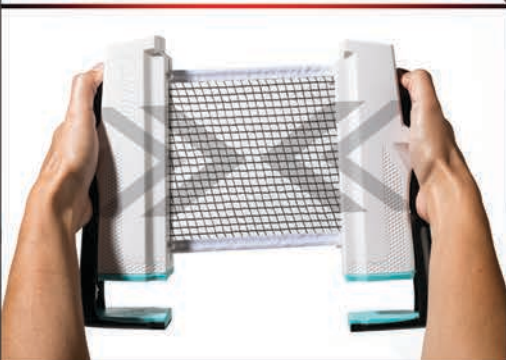

POWER: Wood core for feedback

BALL: (2) White 38mm 1 star

STORAGE: Auto retractable net
and mesh carry bag

ITEM: 54237 **PACK:** 4

» AUTO RETRACTING
NET «

« EXTENDS
UP TO 6FT »

EASY TO USE
DESIGN

2-PLAYER PADDLE & BALL SET