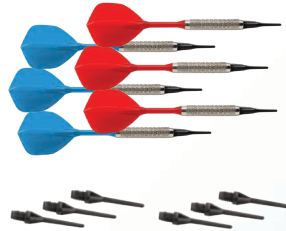

3x AAAA

SLEEK CLOSURE

BUILT-IN
DART STORAGE

65 GAME
VARIATIONS

EASY SCORING
LOCATIONS

MAGNETIC DARTBOARD

TARGET: Fun 16" dartboard

DARTS: (6) one-piece plastic weighted darts