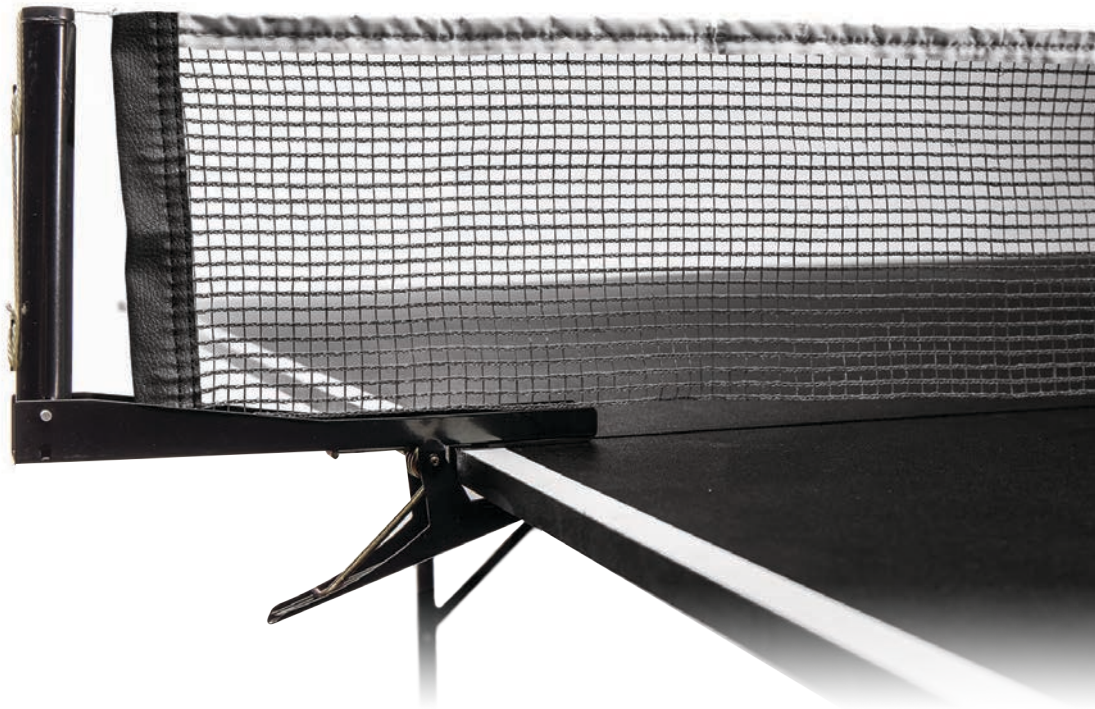

HEAVY DUTY QUALITY
STEEL FRAME

AUTHENTIC LOOK
5" BALLS

NFL FLYING FIELD GOALS

SIZE: 17.75" x 9.5" x 10.5"

PLAYERS: 2 player head-to-head

SETUP: Quick tool-free assembly

SCORING: Inferred sensors score every time the ball passes through the goal posts

BALL: (6) White 40mm 1 star

STORAGE: Table side hanging

ITEM: 57304 **PACK:** 2

TABLE TENNIS NET

NET: Official sized durable PU

CLAMP: Quick clamp with soft rubber

STRENGTH: Sturdy steel construction

ITEM: 54245 **PACK:** 6