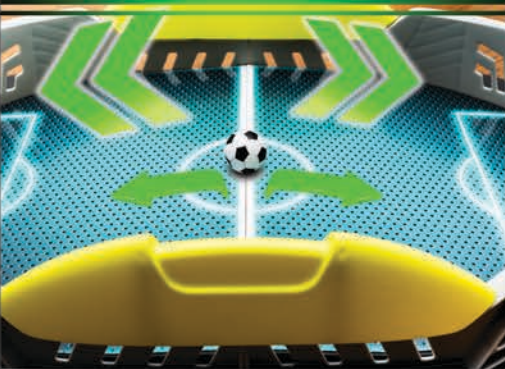

GAMEPLAY: Ball launch levers control the paddles on the field

DESIGN: Unique sloped play surface keeps the action rolling

BALLS: (2) Mini soccer balls

BASE: 2-Part design for optimal packaging size

SCORING: Score tracker with flashing LED lights

ITEM: 54339 PACK: 4

6+

4x AAAC

 SURFACE
SLOPED

 BUILT-IN STADIUM
LIGHTS & SOUNDS

 **SCORE**
TRACKING

ANYWHERE BASKETBALL ARCADE

SCORING: Electronic scoring sensors with LED readout screen