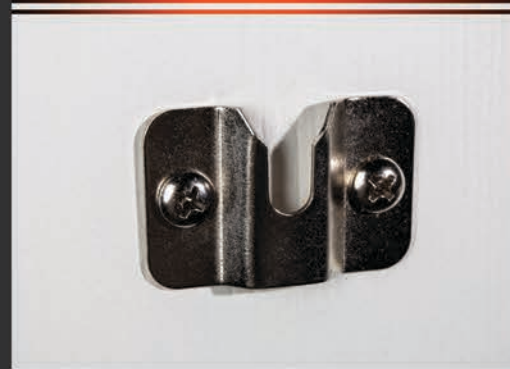

MATERIAL: Self-healing bristle

MOUNTING: Sturdy steel bracket

PROTECTION: (3) Rubber feet to protect the wall

ITEM: 3548 **PACK:** 4

**SELF-HEALING
MATERIAL**

STEEL WIRE

**STEEL BRACKET
FOR A STRONG HOLD
ON THE WALL**