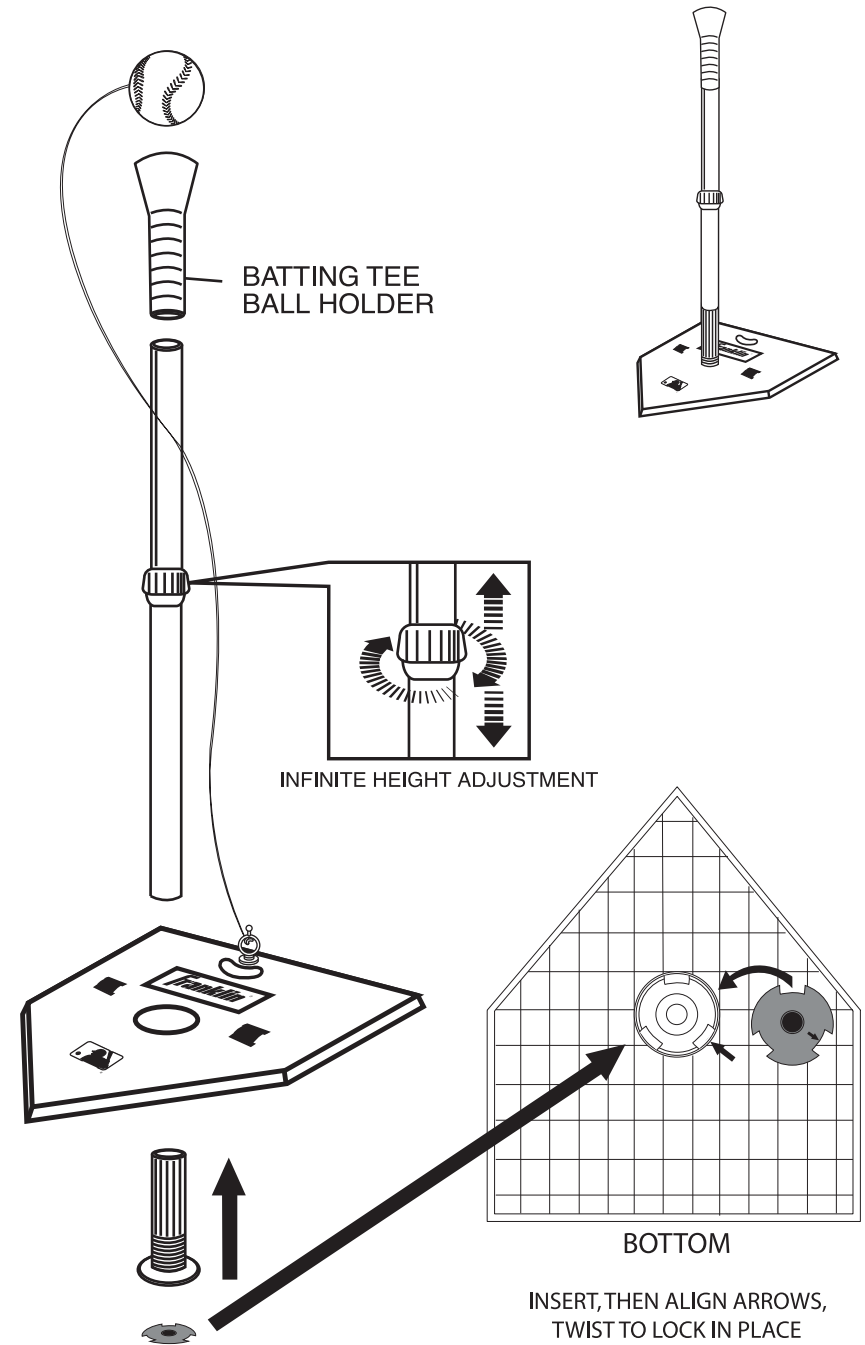

Franklin®

MLB COMPLETE TEE-BALL SET

ITEM NO. 1965S1

Parts List:

(A) Base (1pc)

(B) Anti Tip Post Connector (1pc)
Replacement Part # 1559S1-R2

(C) Ball Holder (1pc)
Replacement Part # 1559S1-R3

(D) Tube (2pcs)
Replacement Part # 1559S1-R5

(E) Storage Straps (2pcs)
Replacement Part #1958-R1

(F) Locking Mechanism (1pc)
Replacement Part #1559S1-R4

Corded Ball (1)
Replacement Part #1955-7

Franklin Sports Inc.
 Stoughton, MA 02072
 Made in China
 For Replacement Parts Call:
 1-781-341-5178 or 1-800-225-8649
 OR visit www.franklinsports.com

Major League Baseball trademarks and copyrights are used with permission of Major League Baseball Properties, Inc. Visit MLB.com

⚠ WARNING:
 Possible strangulation hazard. Do NOT use with other persons in direct play area. Product contains ball with elastic cord attached. Adult supervision recommended.