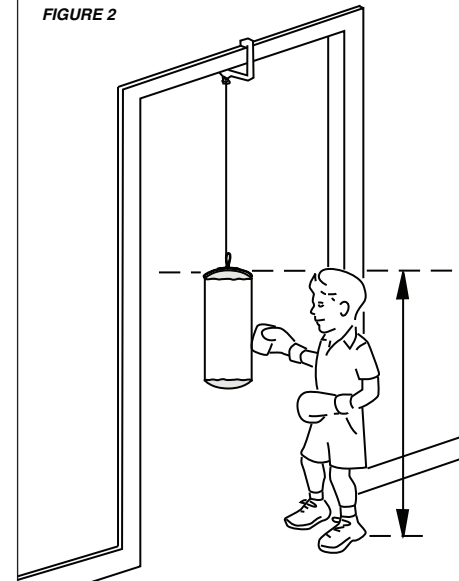

GENERAL NOTE

Remove all the parts from the box and verify you have all of the listed parts as shown on the parts list page.

STEP 1

PARTS

NOTE

Insert 2 bracket pieces together (Figure 1A).

Place bracket ends over door frame.

Press 2 pieces together until tight against wall and frame (Figure 1B). This will provide a secure fit.

Do not use bracket on door frames wider than 7in (17.8cm).

STEP 2

FIGURE 2

PARTS

NOTE

Adjust the height of the **Punching Bag** (#1) bag so that the top of the bag is even with the top of child's head and tie a secure double knot in the cord.