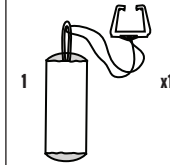

GENERAL NOTE

Remove all the parts from the box and verify you have all of the listed parts as shown on the parts list page.

STEP 1

PARTS

NOTE

Insert 2 bracket pieces together (Figure 1A).

Place bracket ends over door frame.

Press 2 pieces together until tight against wall and frame (Figure 1B). This will provide a secure fit.

Do not use bracket on door frames wider than 7in (17.8cm).

STEP 2

FIGURE 2

PARTS

NOTE

Adjust the height of the **Punching Bag** (#1) bag so that the top of the bag is even with the top of child's head and tie a secure double knot in the cord.