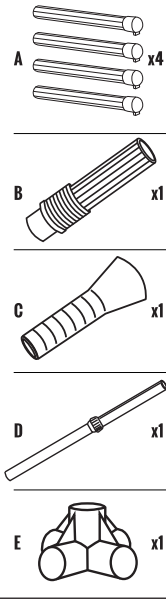

Ages 3+

Franklin[®]

XT BATTING TEE

ITEM NUMBER: **64060** **64060X** **64060S7T18**

NOTE: PRINT FRONT TO BACK

STEP 1

PARTS

NOTE

PARTS LIST

A  Weighted Legs Rep. Part: 64160-R1 QTY x4	B  Tee Flex Joint Rep. Part: 64160-R2 QTY x1	C  Tee Topper Rep. Part: 64160-R3 QTY x1
D  Twist & Lock Post Rep. Part: 64160-R4 QTY x1	E  4-Way Base Joint Rep. Part: 64160-R5 QTY x1	F  Foam Bat Rep. Part: 64060-R6 QTY x1
G  Foam Ball Rep. Part: 64060-R7 QTY x1		