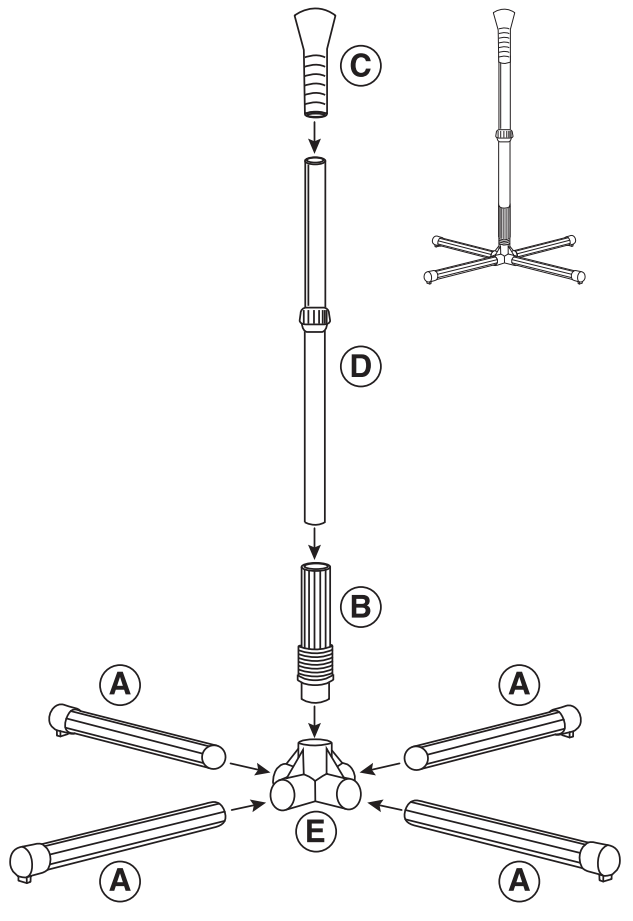

Ages 3+

Franklin[®]

XT BATTING TEE

ITEM NUMBER: **64060** **64060X** **64060S7T18**

NOTE: PRINT FRONT TO BACK

STEP 1

PARTS

NOTE

PARTS LIST

A  Weighted Legs Rep. Part: 64160-R1 QTY x4	B  Tee Flex Joint Rep. Part: 64160-R2 QTY x1	C  Tee Topper Rep. Part: 64160-R3 QTY x1
D  Twist & Lock Post Rep. Part: 64160-R4 QTY x1	E  4-Way Base Joint Rep. Part: 64160-R5 QTY x1	F  Foam Bat Rep. Part: 64060-R6 QTY x1
G  Foam Ball Rep. Part: 64060-R7 QTY x1		